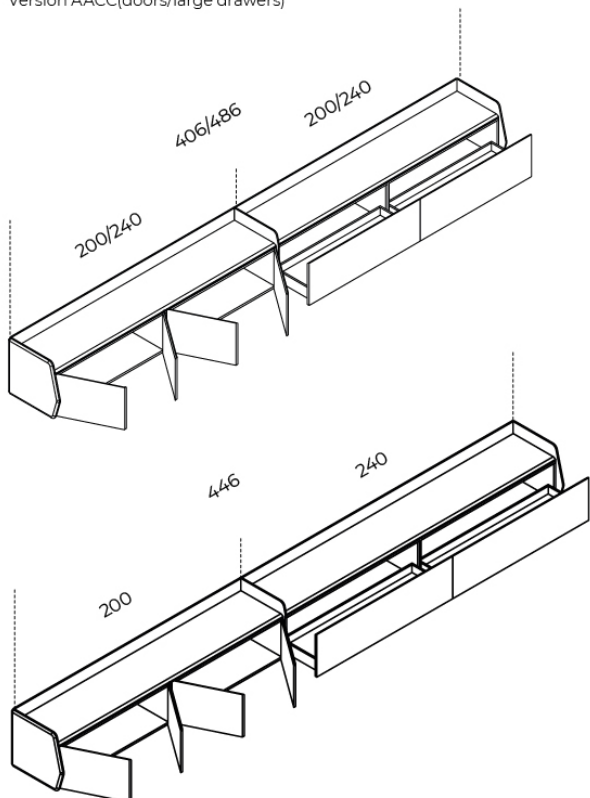

Inches
80¾" x 21¾" x 29"
96½" x 21¾" x 29"

Ripiano interno in cristallo extralight
Inside extralight glass shelf

Cm
100
120

Inches
39½"
47¾"

Cassetto interno
Inside drawer

Cm
100
120

Inches
39½"
47¾"

COMPOSIZIONI PREDEFINITE
STANDARD COMPOSITIONS

Versione AGRC (ante/giorno/ribalta/cassettone)
Version AGRC (doors/open/flap door/large drawer)

Cm	Inches
406 x 55 x 57	160" x 21¾" x 22½"
446 x 55 x 57	175¾" x 21¾" x 22½"
486 x 55 x 57	191½" x 21¾" x 22½"

Ripiano interno in cristallo extralight
Inside extralight glass shelf

Cm	Inches
100	39½"
120	47¼"

Cassetto interno
Inside drawer

Cm	Inches
100	39½"
120	47¼"

Versione AACC (ante/cassettoni)
Version AACC (doors/large drawers)

Cm	Inches
406 x 55 x 57	160" x 21¾" x 22½"
446 x 55 x 57	175¾" x 21¾" x 22½"
486 x 55 x 57	191½" x 21¾" x 22½"

Ripiano interno in cristallo extralight
Inside extralight glass shelf

Cm	Inches
100	39½"
120	47¼"