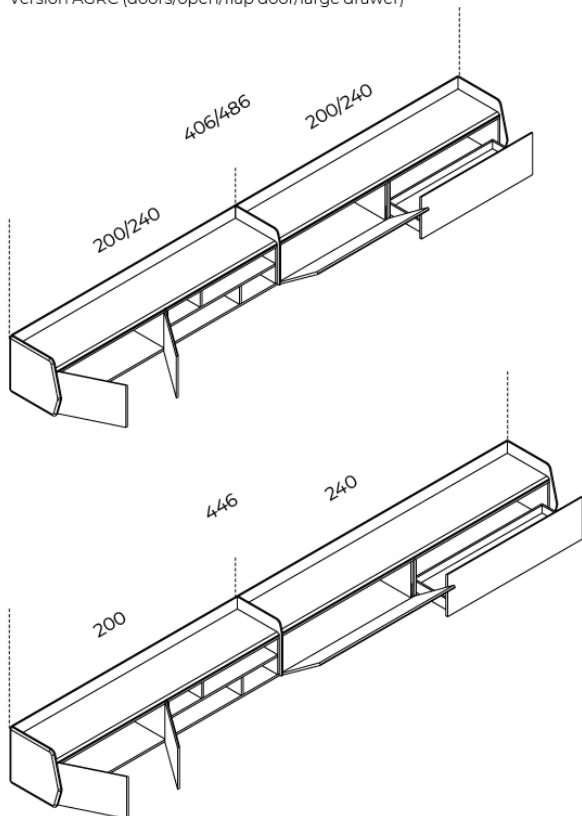

Versione RG (ribalta/giorno)
Version RG (flap door/open)

Cm
205 x 55 x 57h
245 x 55 x 57h

Inches
80¾" x 21¾" x 22½"
96½" x 21¾" x 22½"

Versione CG (cassettone/giorno)
Version CG (large drawer/open)

Cm
205 x 55 x 57h
245 x 55 x 57h

Inches
80¾" x 21¾" x 29"
96½" x 21¾" x 29"

Ripiano interno in cristallo extralight
Inside extralight glass shelf

Cm
100
120

Inches
39½"
47¾"

Cassetto interno
Inside drawer

Cm
100
120

Inches
39½"
47¾"

COMPOSIZIONI PREDEFINITE
STANDARD COMPOSITIONS

Versione AGRC (ante/giorno/ribalta/cassettone)
Version AGRC (doors/open/flap door/large drawer)

Cm	Inches
406 x 55 x 57	160" x 21¾" x 22½"
446 x 55 x 57	175¾" x 21¾" x 22½"
486 x 55 x 57	191½" x 21¾" x 22½"

Ripiano interno in cristallo extralight
Inside extralight glass shelf

Cm	Inches
100	39½"
120	47¼"

Cassetto interno
Inside drawer

Cm	Inches
100	39½"
120	47¼"

Versione AACC (ante/cassettoni)
Version AACC (doors/large drawers)